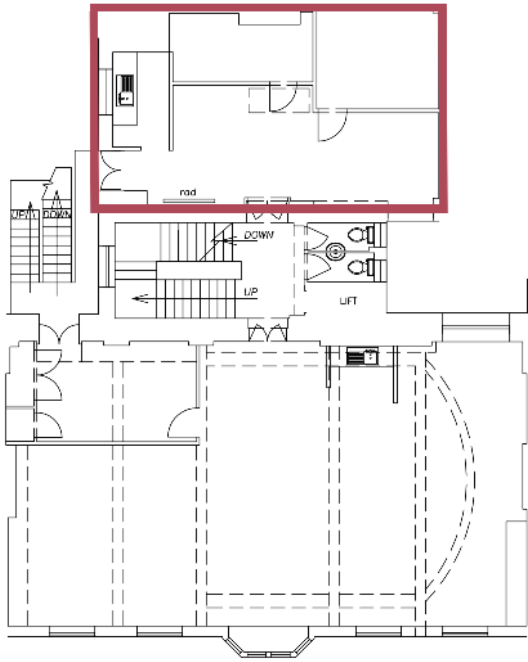

THE LANGHAM ESTATE

AIR-CONDITIONED OFFICE SUITE

Golderbrock House

15-19 Great Titchfield Street, London W1

FIRST FLOOR (REAR) | 530 sq ft / 49.23 sq m

Golderbrock House is situated on the west side of Great Titchfield Street, between Margaret Street and Little Portland Street, in the heart of this cosmopolitan fashion and media district. There is excellent access to Oxford Circus underground station as well as to several other transport links. The numerous shops, cafes and restaurants located in Market Place and on Oxford Street are all a short walk away.

Open Plan with
1 Private Kitchenette
Central Heating
Good Natural Light
Perimeter Trunking
Wood Flooring

Entryphone
Passenger Lift
24 Hour Access
Good Ceiling Height
Air-Conditioning
Feature Lighting

EPC Rating: C