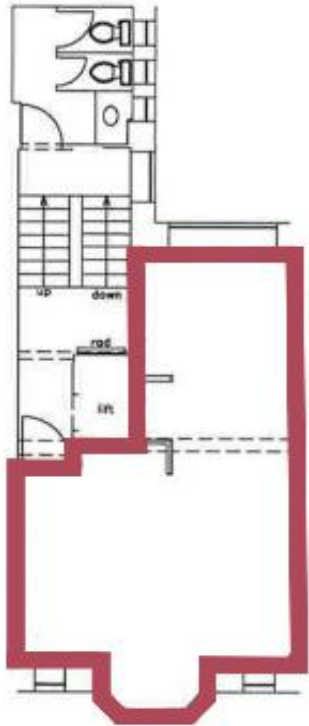

THE LANGHAM ESTATE

NEWLY DECORATED OFFICE SUITE

**65 Margaret Street, London W1**

SECOND FLOOR | 375 sq ft / 34.83 sq m

The building is located on the south side of Margaret Street between Great Titchfield Street and Great Portland Street. The property is within minutes of Oxford Circus Underground Station and the numerous trendy cafés and restaurants that service this vibrant location.

- Open Plan with
- Two Connecting Rooms
- Newly Decorated
- Good Ceiling Height
- Central Heating
- Excellent Natural Light
- Perimeter Trunking
- Feature Lighting
- Passenger Lift
- Entry Phone
- 24 Hour Access
- Wood Flooring

**Also Available | 1st Floor 360 sq ft - 33.44 m2**  
**| 3rd Floor 350 sq ft - 32.51 m2**  
**| 5th Floor 350 sq ft - 32.51 m2**

**RENT**

On application

**LEASE**

A new Full Repairing & Insuring Lease is available for a term by arrangement, outside the Landlord & Tenant Act 1954.