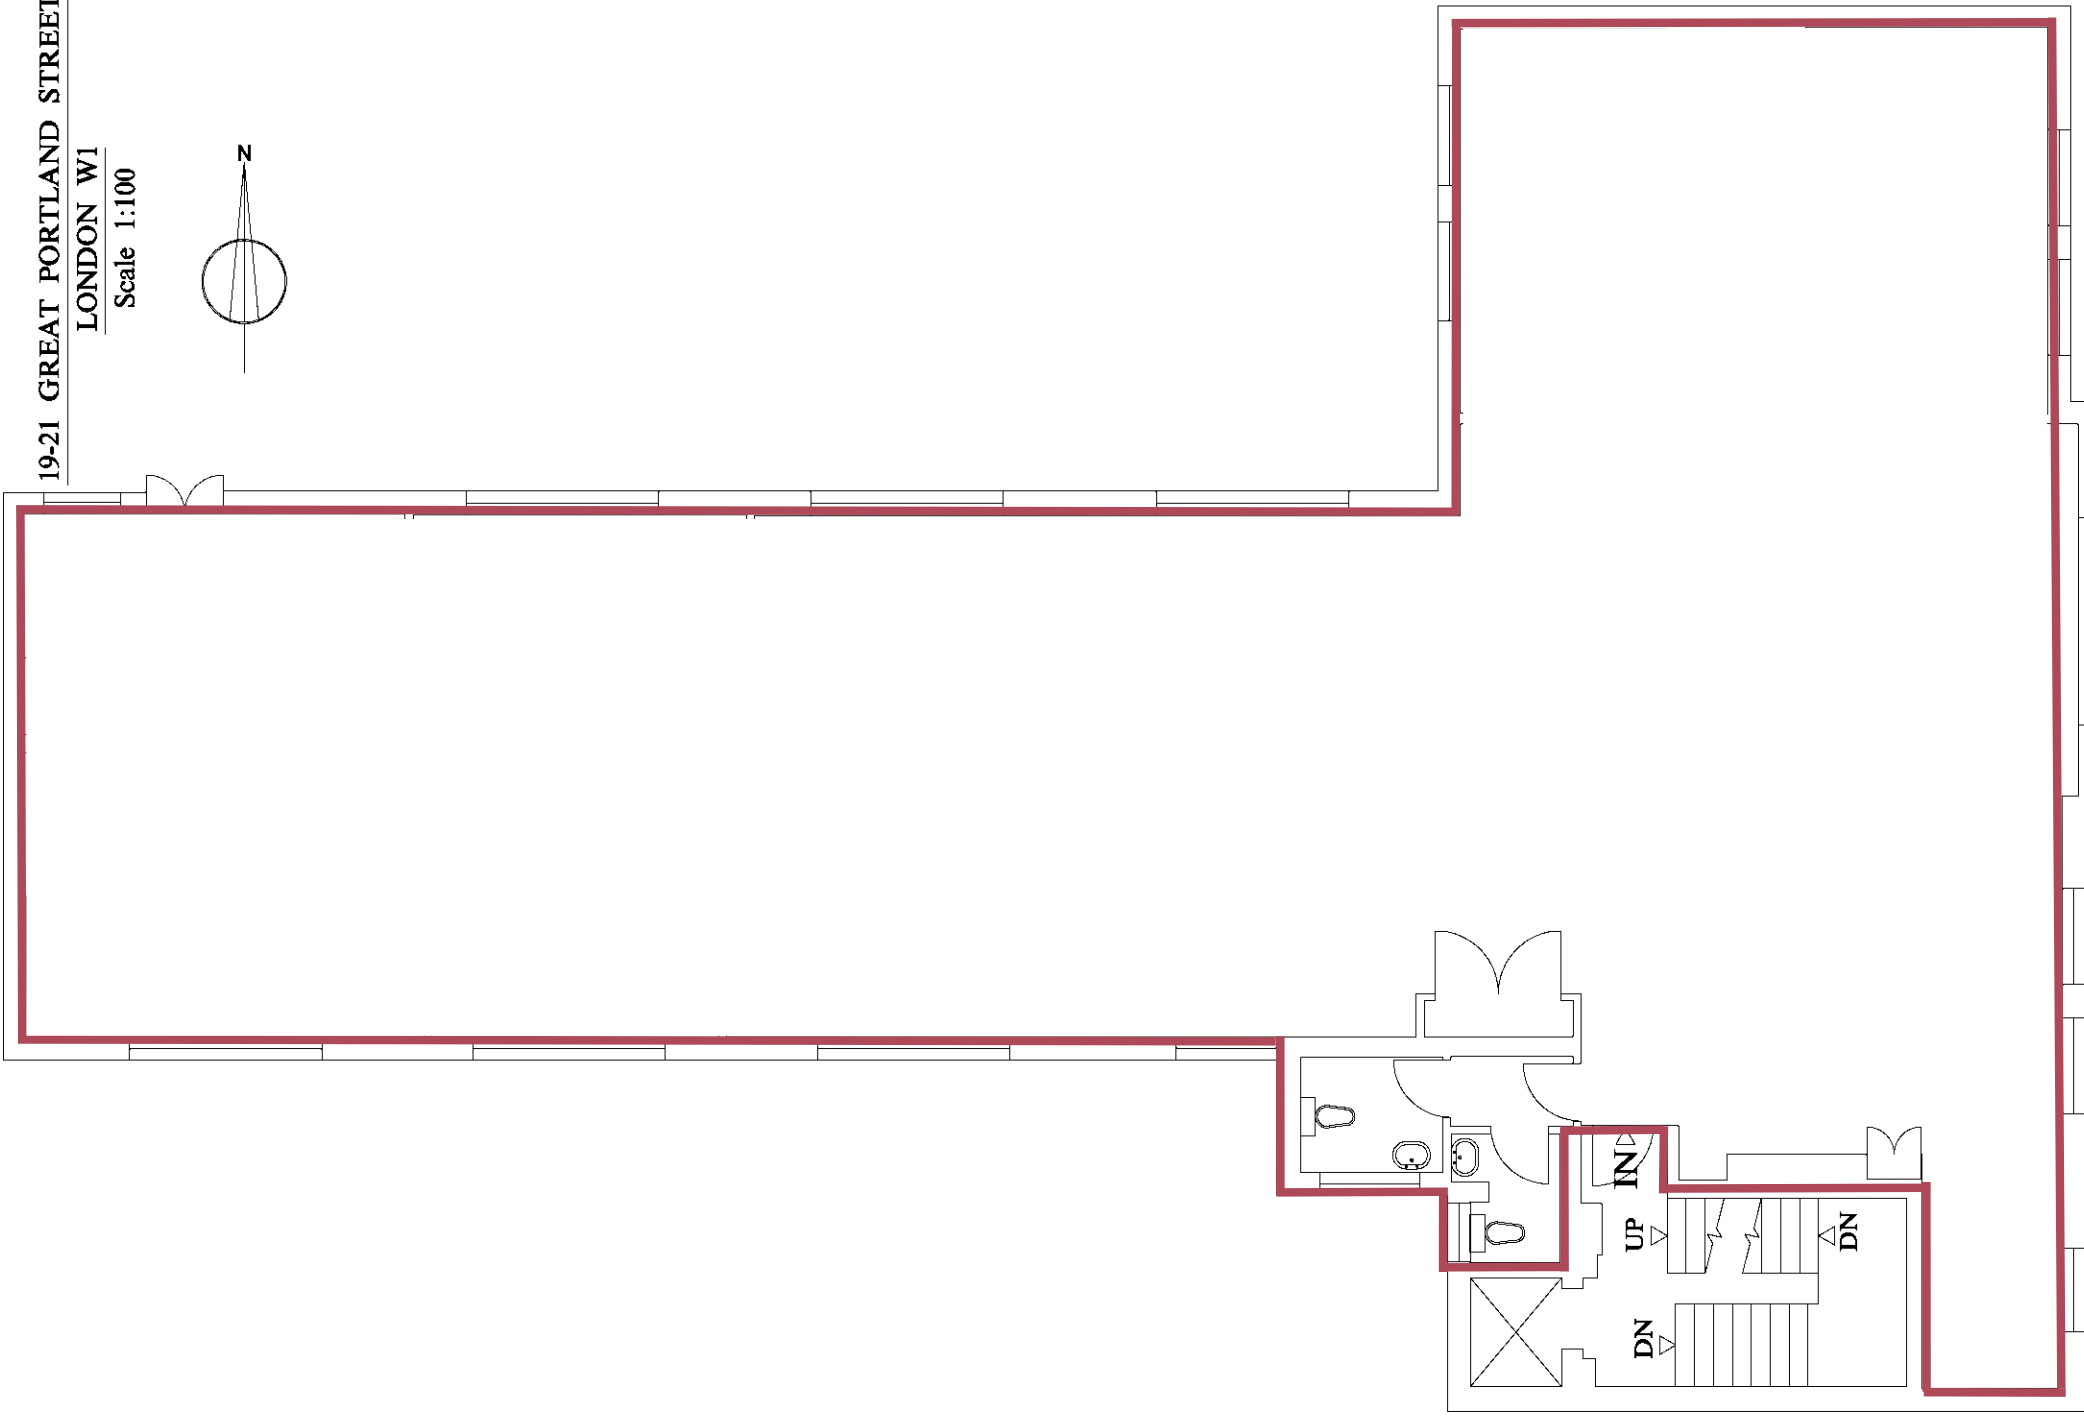

19-21 GREAT PORTLAND STREET

LONDON W1

Scale 1:100

THIRD FLOOR