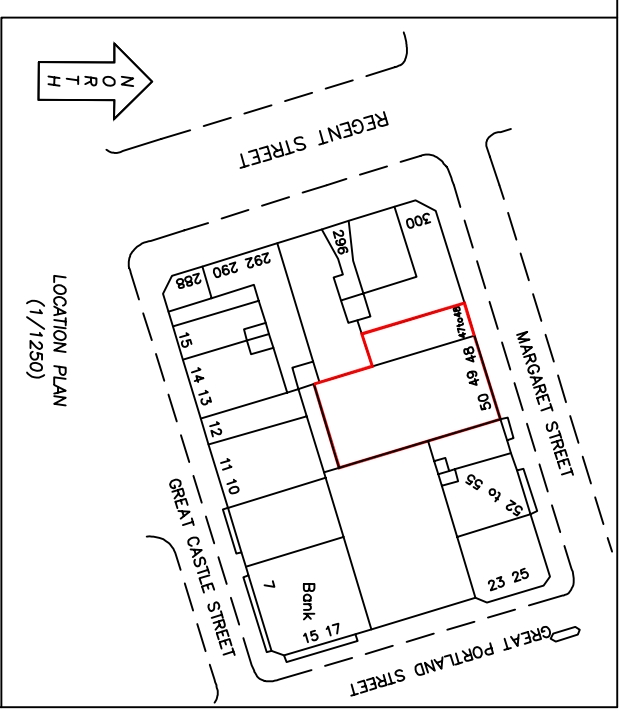

GRYPHON SURVEYS
Hanover House
78-82 High Street
Brentwood, Essex CM14 4AP
Telephone: 01277-212794
Fax: 01277-214928
e-mail: admin@gryphonsurveys.co.uk
www.gryphonsurveys.co.uk

GRYPHON SURVEYS

Project:

47-50 MARGARET STREET
LONDON, W1

Drawn

LJR

Checked

Title:

FOURTH FLOOR
(WEST)

Scale

1/100@A3

Date

09/12

Ref:

G4278-5