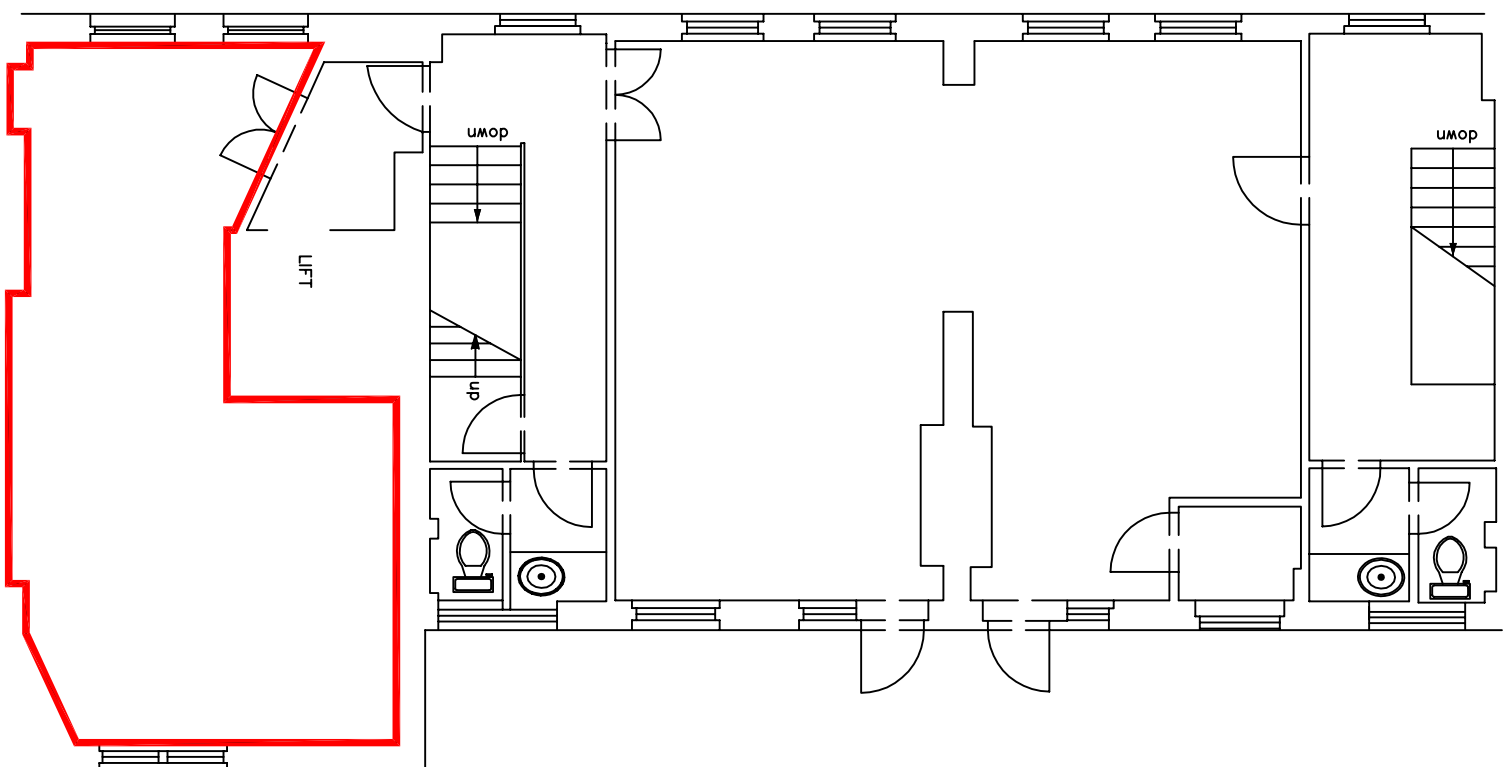

GRYPHON SURVEYS
Hanover House
78-82 High Street
Brentwood, Essex CM14 4AP
Telephone: 01277-212794
Fax: 01277-214928
e-mail: admin@gryphonsurveys.co.uk
www.gryphonsurveys.co.uk

GRYPHON SURVEYS

Project:

47-50 MARGARET STREET
LONDON, W1

Drawn

LJR

Checked

Title:

FOURTH FLOOR
(WEST)

Scale

1/100@A3

Date

09/12

Ref:

G4278-5